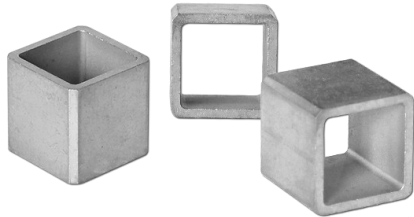

Single—Square Adapters “SSQ”

- 11 x 9
- 14 x 11
- 14 x 9
- 17 x 9
- 17 x 11
- 17 x 13
- 17 x 14
- 22 x 11
- 22 x 15.5
- 22 x 16
- 22 x 17
- 22 x 19
- 27 x 14
- 27 x 19
- 27 x 22
- 27 x 24
- 35 x 22
- 36 x 17
- 36 x 19
- 36 x 22
- 46 x 27
- 46 x 36

Single Square x Double-D Adapters

- 14mm x (0.375" x 0.250")
- 14mm x (0.438" x 0.315")
- 17mm (0.375" x 0,250")
- 17mm x (0.438" x 0.315")

Produced in sintered carbon steel, stainless steel and from stainless bar stock, you are sure to locate an adapter which meets your needs.