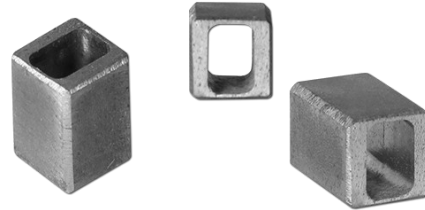

Single—Square Adapters “SSQ”

- 11 x 9
- 14 x 11
- 14 x 9
- 17 x 9
- 17 x 11
- 17 x 13
- 17 x 14
- 22 x 11
- 22 x 15.5
- 22 x 16
- 22 x 17
- 22 x 19
- 27 x 14
- 27 x 19
- 27 x 22
- 27 x 24
- 35 x 22
- 36 x 17
- 36 x 19
- 36 x 22
- 46 x 27
- 46 x 36

Single Square x Double-D Adapters

- 14mm x (0.375" x 0.250")
- 14mm x (0.438" x 0.315")
- 17mm (0.375" x 0,250")
- 17mm x (0.438" x 0.315")

Produced in sintered carbon steel, stainless steel and from stainless bar stock, you are sure to locate an adapter which meets your needs.